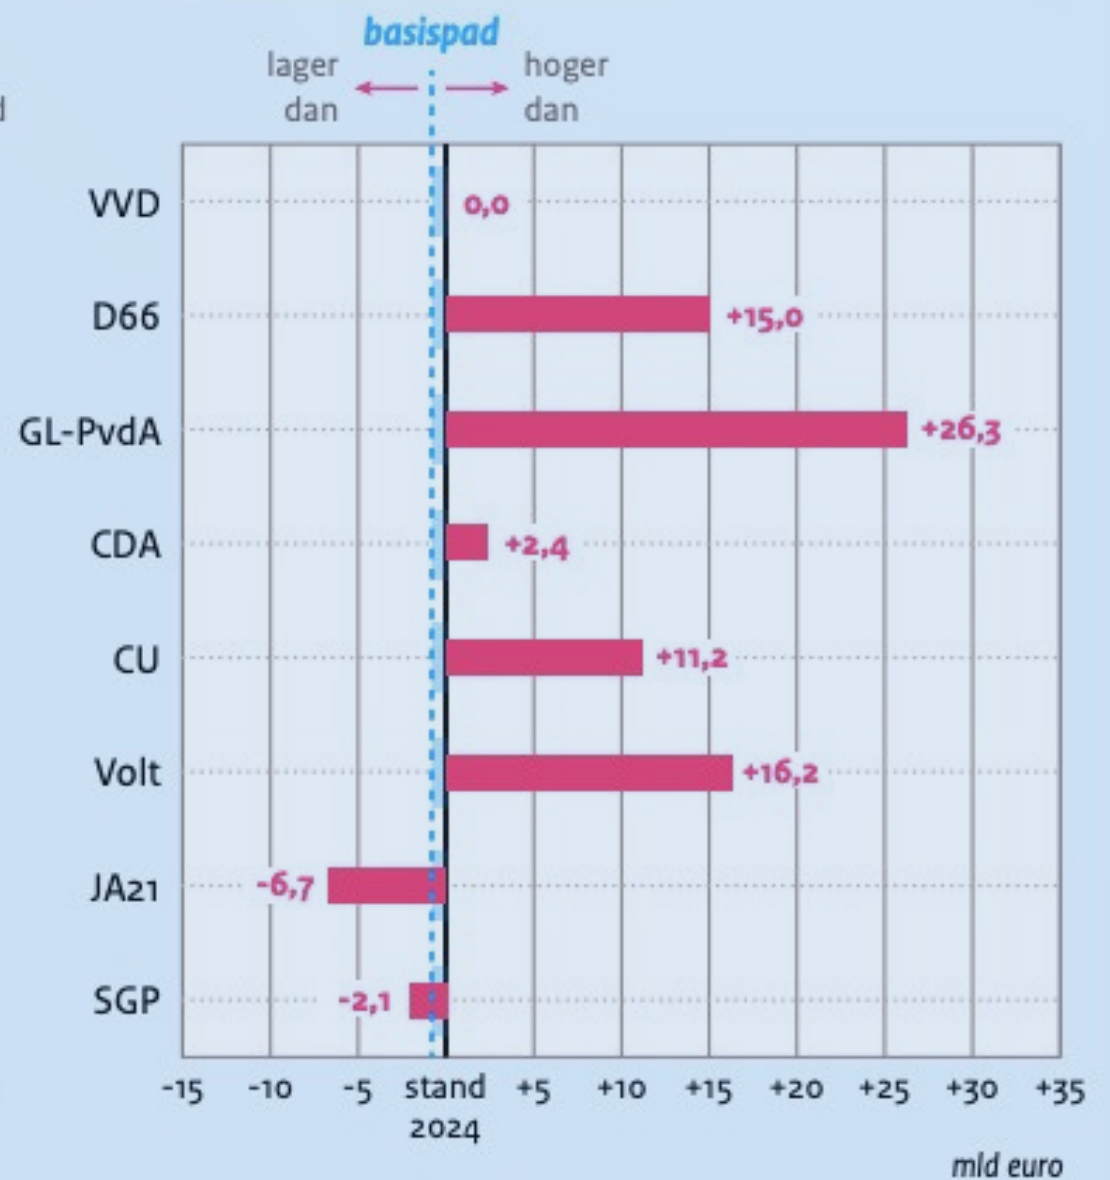

**DO YOU AGREE THAT IT IS
IMPORTANT TO
BRIDGE THE GAP
BETWEEN SCIENCE AND
POLICY?**

CENTRAAL PLAN BUREAU (CPB)

Arguably the most important institution
that does election manifesto analyses.

*Most political parties decided NOT to let the CPB do calculations
on the plans in their programs.*

Ontwikkeling lasten per categorie 2025-2028

Verandering beleidsmatige lasten 2028 ten opzichte van 2024 naar categorie, in mld euro (prijzen 2024)

verandering basispad

totale verandering (basispad + beleidspakket)

Lasten op inkomen en arbeid

Lasten op vermogen en winst

In the 'Chartered Choices 2025-2028' document, you can see overviews like this on other important election themes as well.

WETENSCHAPPELIJK ONDERZOEK- EN DOCUMENTATIECENTRUM (WODC)