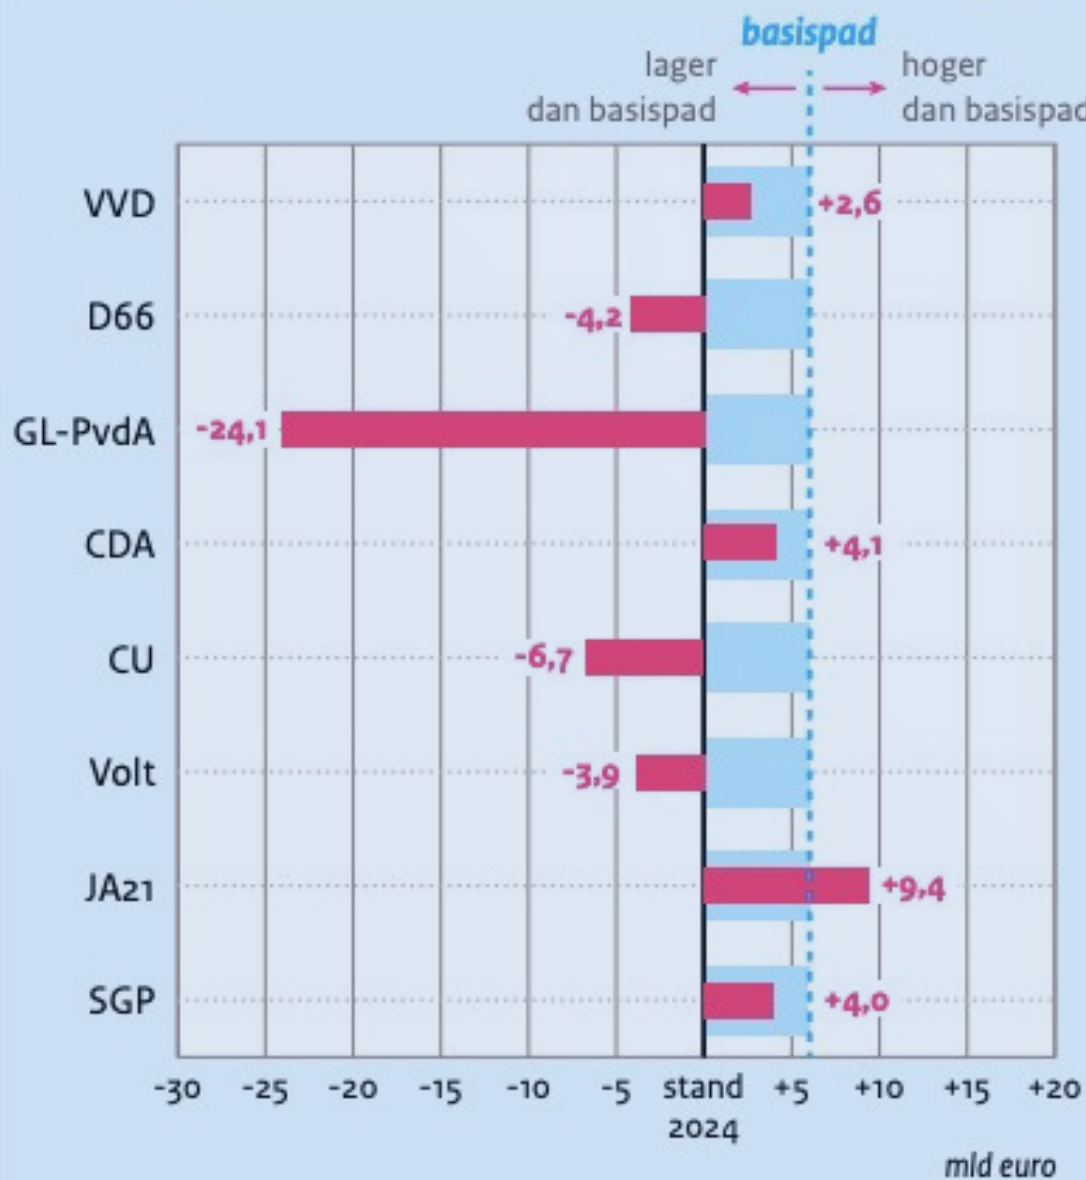

**DO YOU AGREE THAT IT IS
IMPORTANT TO
BRIDGE THE GAP
BETWEEN SCIENCE AND
POLICY?**

CENTRAAL PLAN BUREAU (CPB)

Arguably the most important institution
that does election manifesto analyses.

*Most political parties decided NOT to let the CPB do calculations
on the plans in their programs.*

Ontwikkeling lasten per categorie 2025-2028

Verandering beleidsmatige lasten 2028 ten opzichte van 2024 naar categorie, in mld euro (prijzen 2024)

verandering basispad

totale verandering (basispad + beleidspakket)

Lasten op inkomen en arbeid

Lasten op vermogen en winst

In the 'Chartered Choices 2025-2028' document, you can see overviews like this on other important election themes as well.

WETENSCHAPPELIJK ONDERZOEK- EN DOCUMENTATIECENTRUM (WODC)